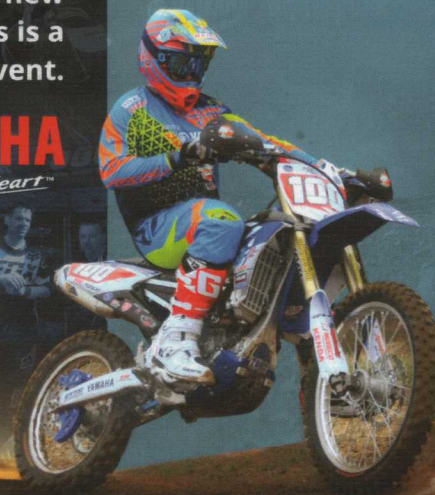

FREE DEMO RIDES

Experience the thrill of riding YAMAHA's off-road models. A special course will be laid out specifically for the program and riders will be able to ride several different models!

For the dirt bike enthusiast and new riders alike this is a must attend event.

SPONSORED BY:

518-842-8812
Outdoor-Motor-Sports.com